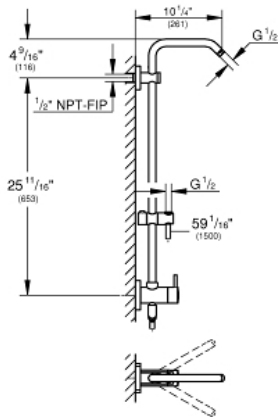

RETROFIT SYSTEM Shower System

MODEL # 26487EN0

Pure Freude
an Wasser

GROHE

Product Description: RETROFIT SYSTEM Shower System

Standard Specification:

- Optional fixed or 45° swivel shower arm
- Switch between hand shower and showerhead via built-in diverter
- 6 diverter functions (2 discrete functions (non shared) + one shared function in both standard and Eco flow)
- Showerhead and hand shower (not included)
- Bar with adjustable height hand shower holder
- Distance between diverter and upper bracket: 25 3/4" (653 mm)
- Rotaflex shower hose (59") (28 417)
- Angle adapter to prevent hose interfering with shower valve

- Optional **GROHE EcoJoy** 1.8 gpm (6.6 l/min) flow limiter included
- **GROHE StarLight** finish
- Inner WaterGuide for a longer life
- Twistfree to prevent hose from twisting
- Min. recommended pressure: 15 psi
- System includes 2 back flow preventers
- Optional compensation disc (26 030) available for uneven wall installation
- Optional height extension (26 464) available for raising the shower head
- CALGreen compliant

Applicable Codes & Standards:

- ASME A112.18.1/CSA B125.1
- US Federal and State material regulations

Color:

- 26487EN0 Brushed Nickel